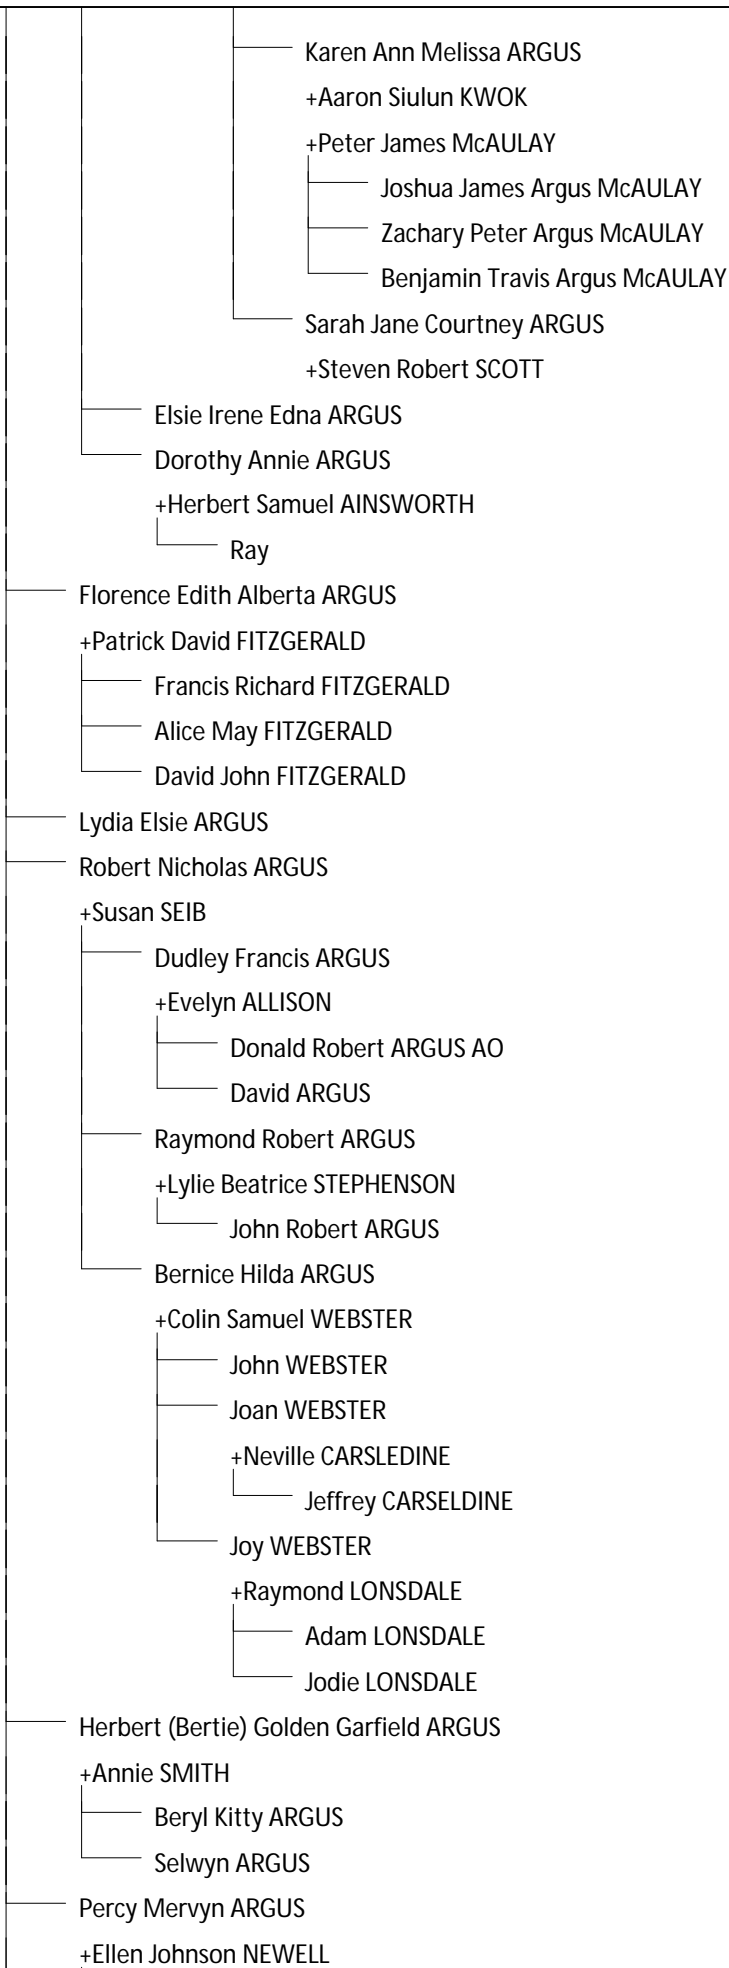

Known Descendants of Thomas ARGUS - 24 June 2008

Known Descendants of Thomas ARGUS - 24 June 2008

Known Descendants of Thomas ARGUS - 24 June 2008

Known Descendants of Thomas ARGUS - 24 June 2008

Known Descendants of Thomas ARGUS - 24 June 2008