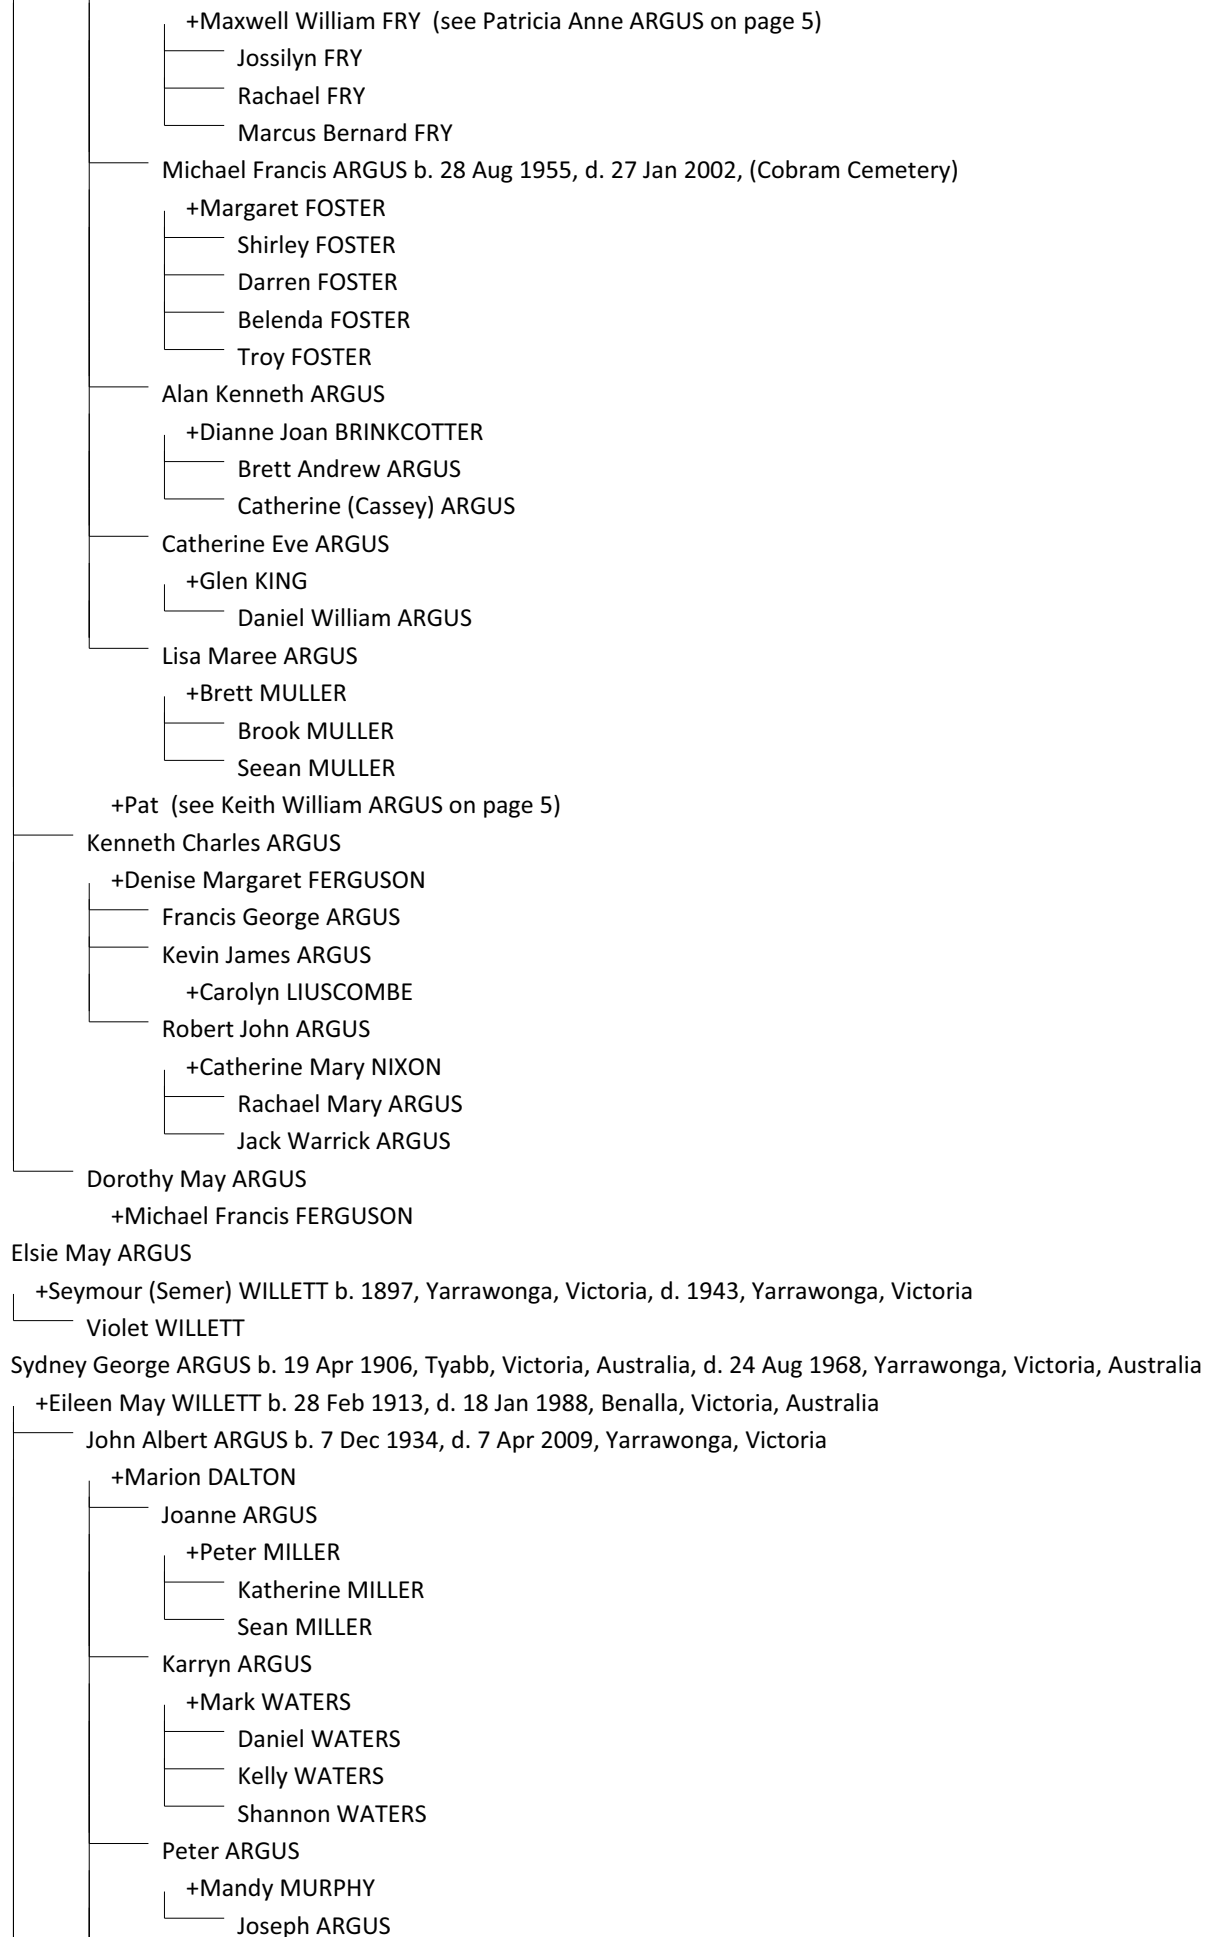

Mitchell CUMMINS

Known Descendants of Thomas ARGUS - 19 October 2011

Known Descendants of Thomas ARGUS - 19 October 2011

Known Descendants of Thomas ARGUS - 19 October 2011

Known Descendants of Thomas ARGUS - 19 October 2011