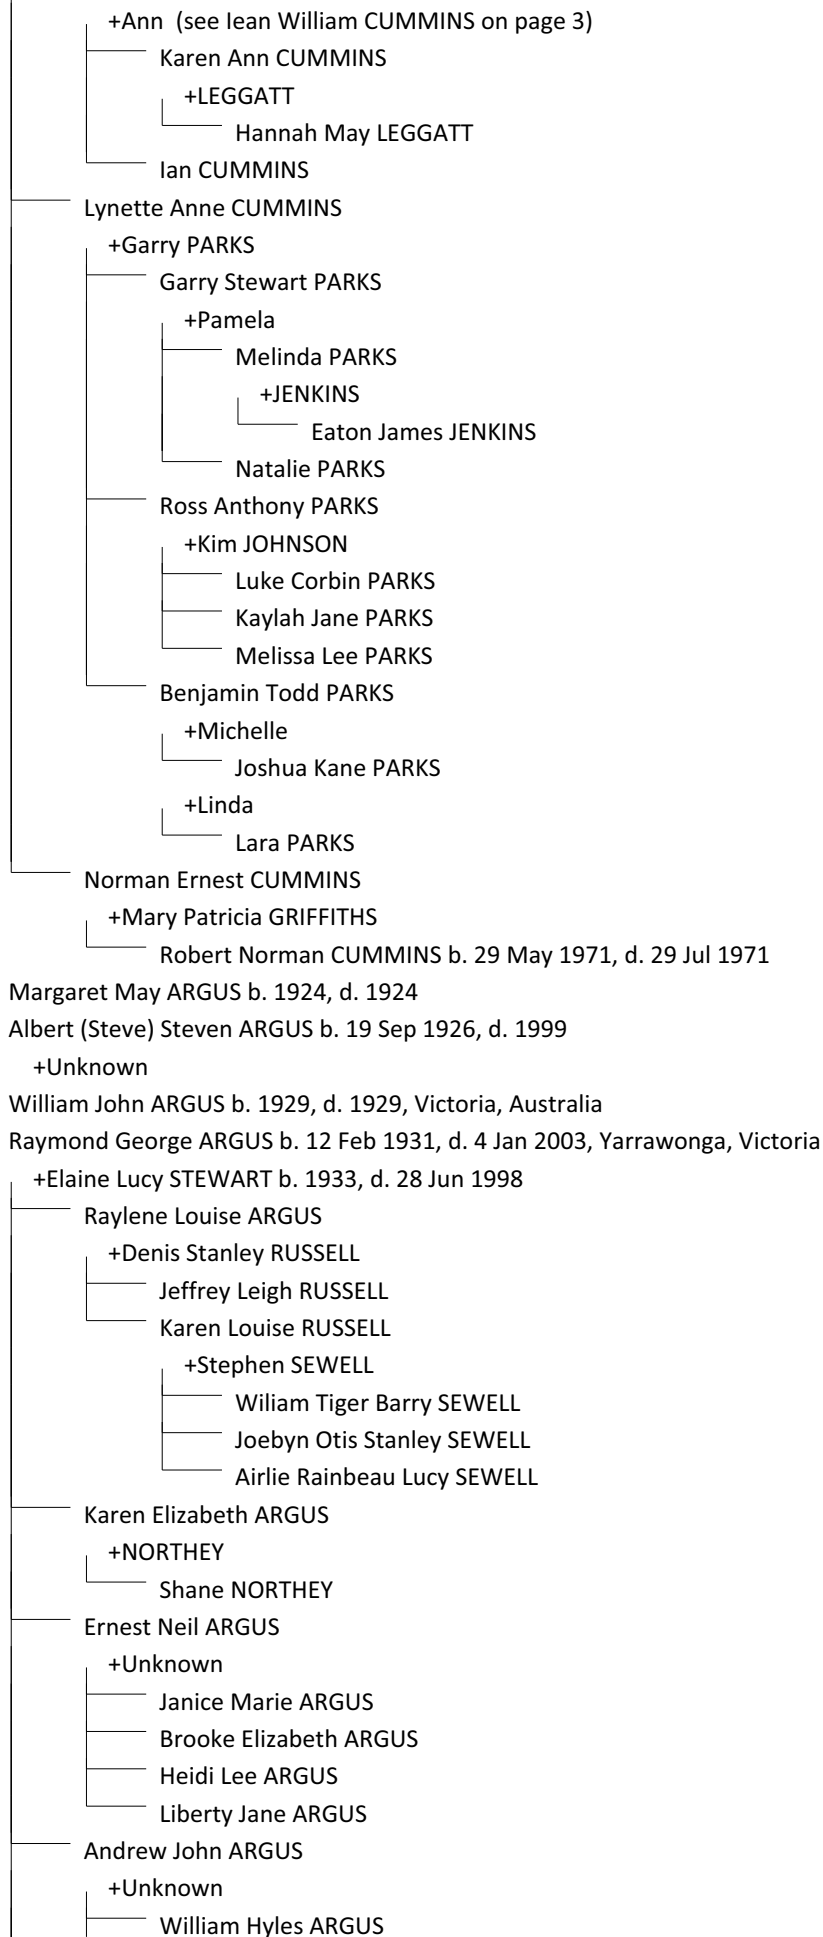

Known Descendants of Thomas ARGUS - 19 October 2011