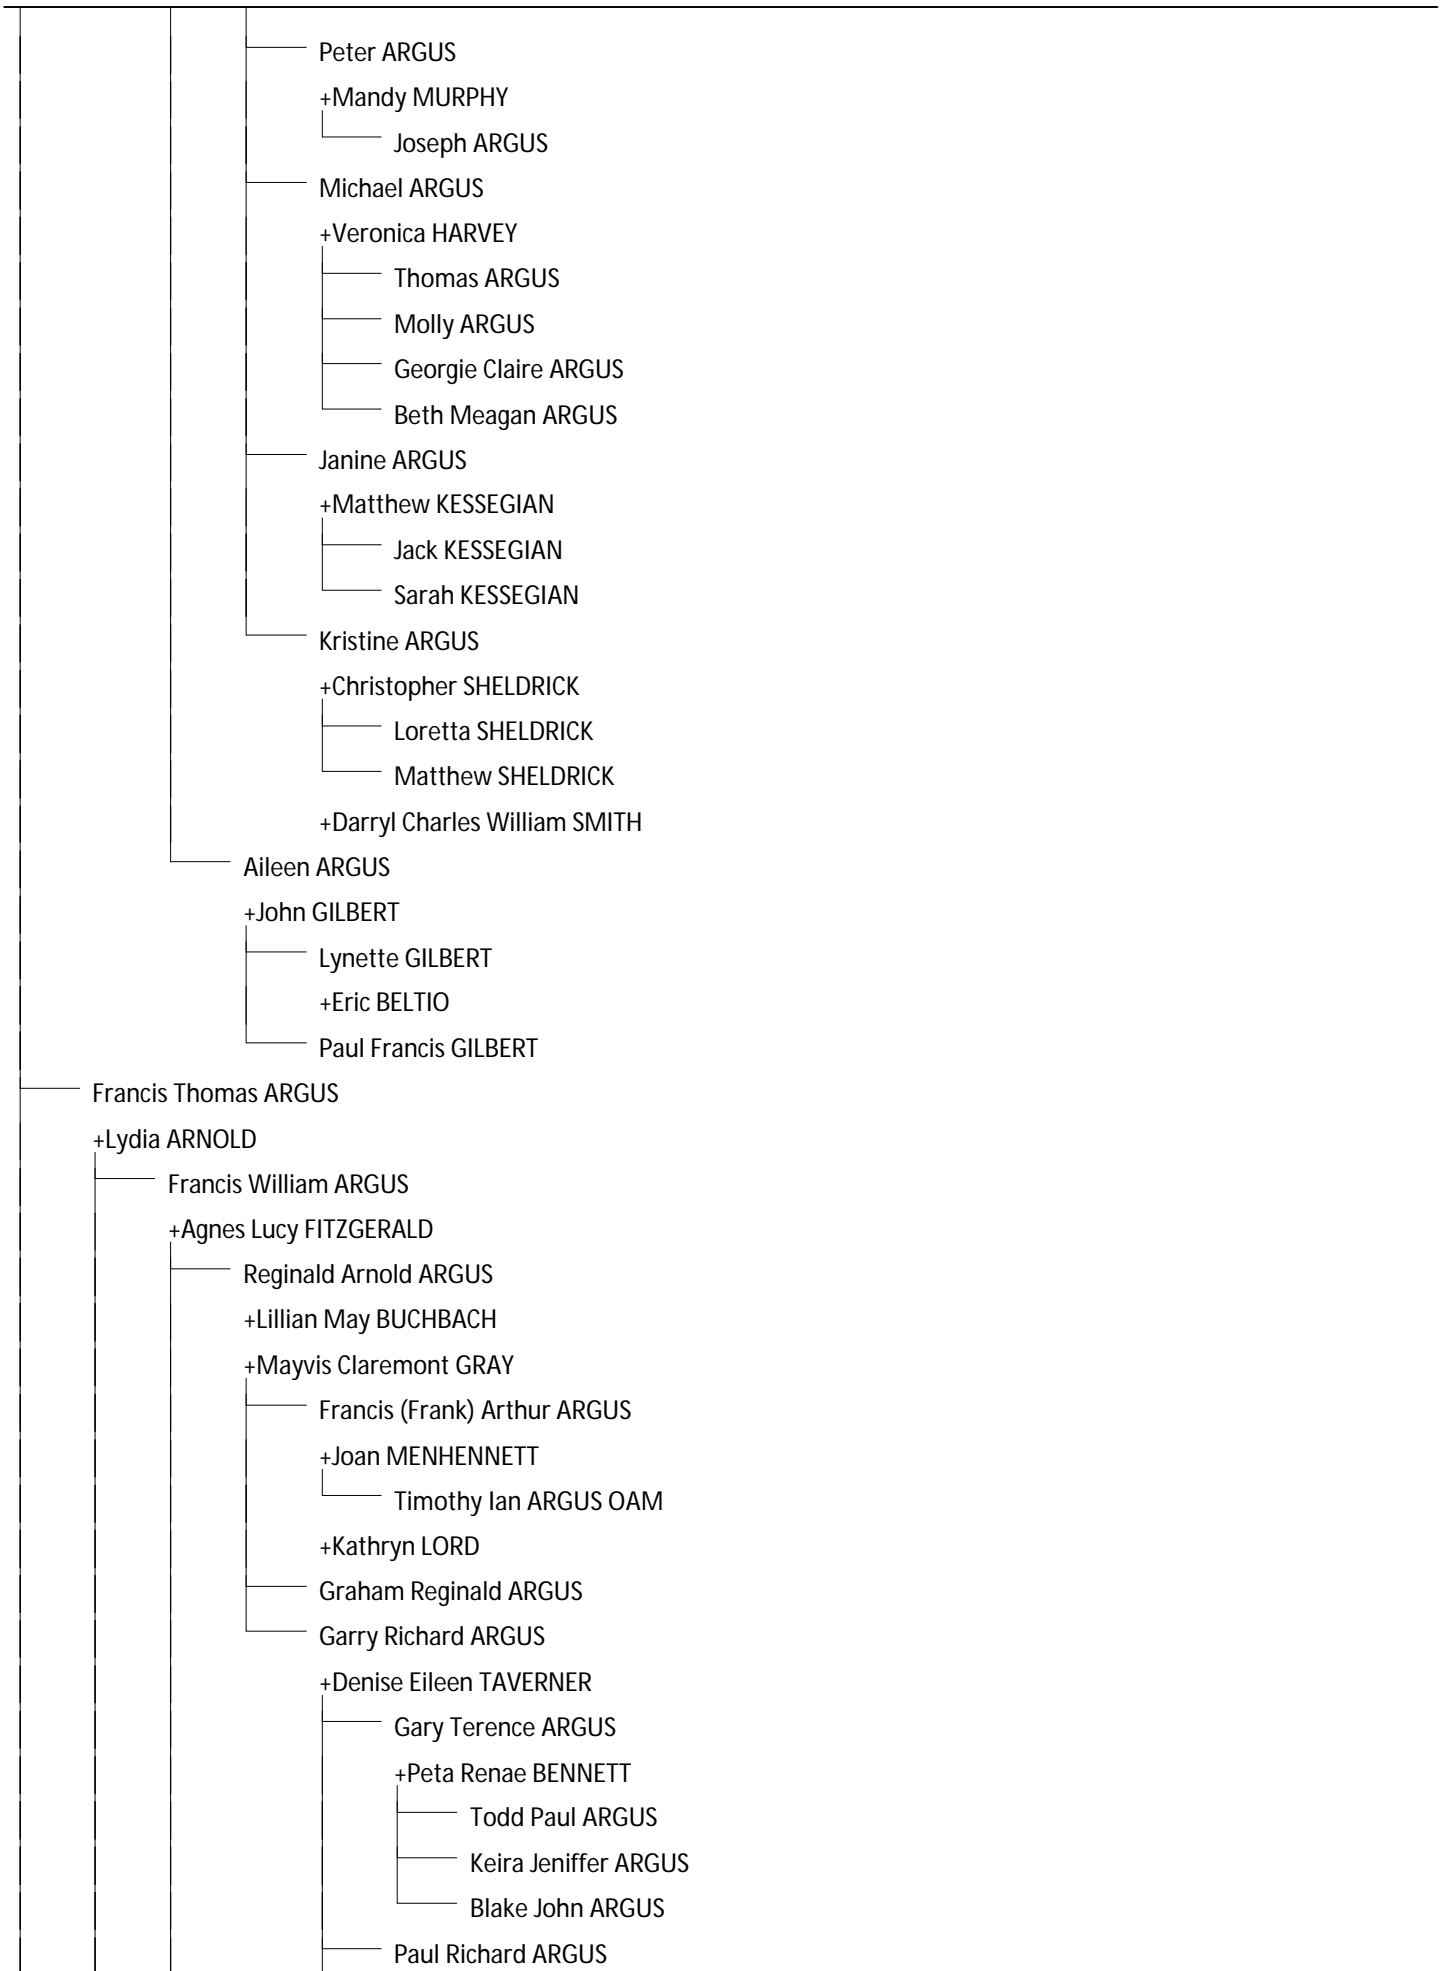

Known Descendants of Thomas ARGUS - 24 June 2008