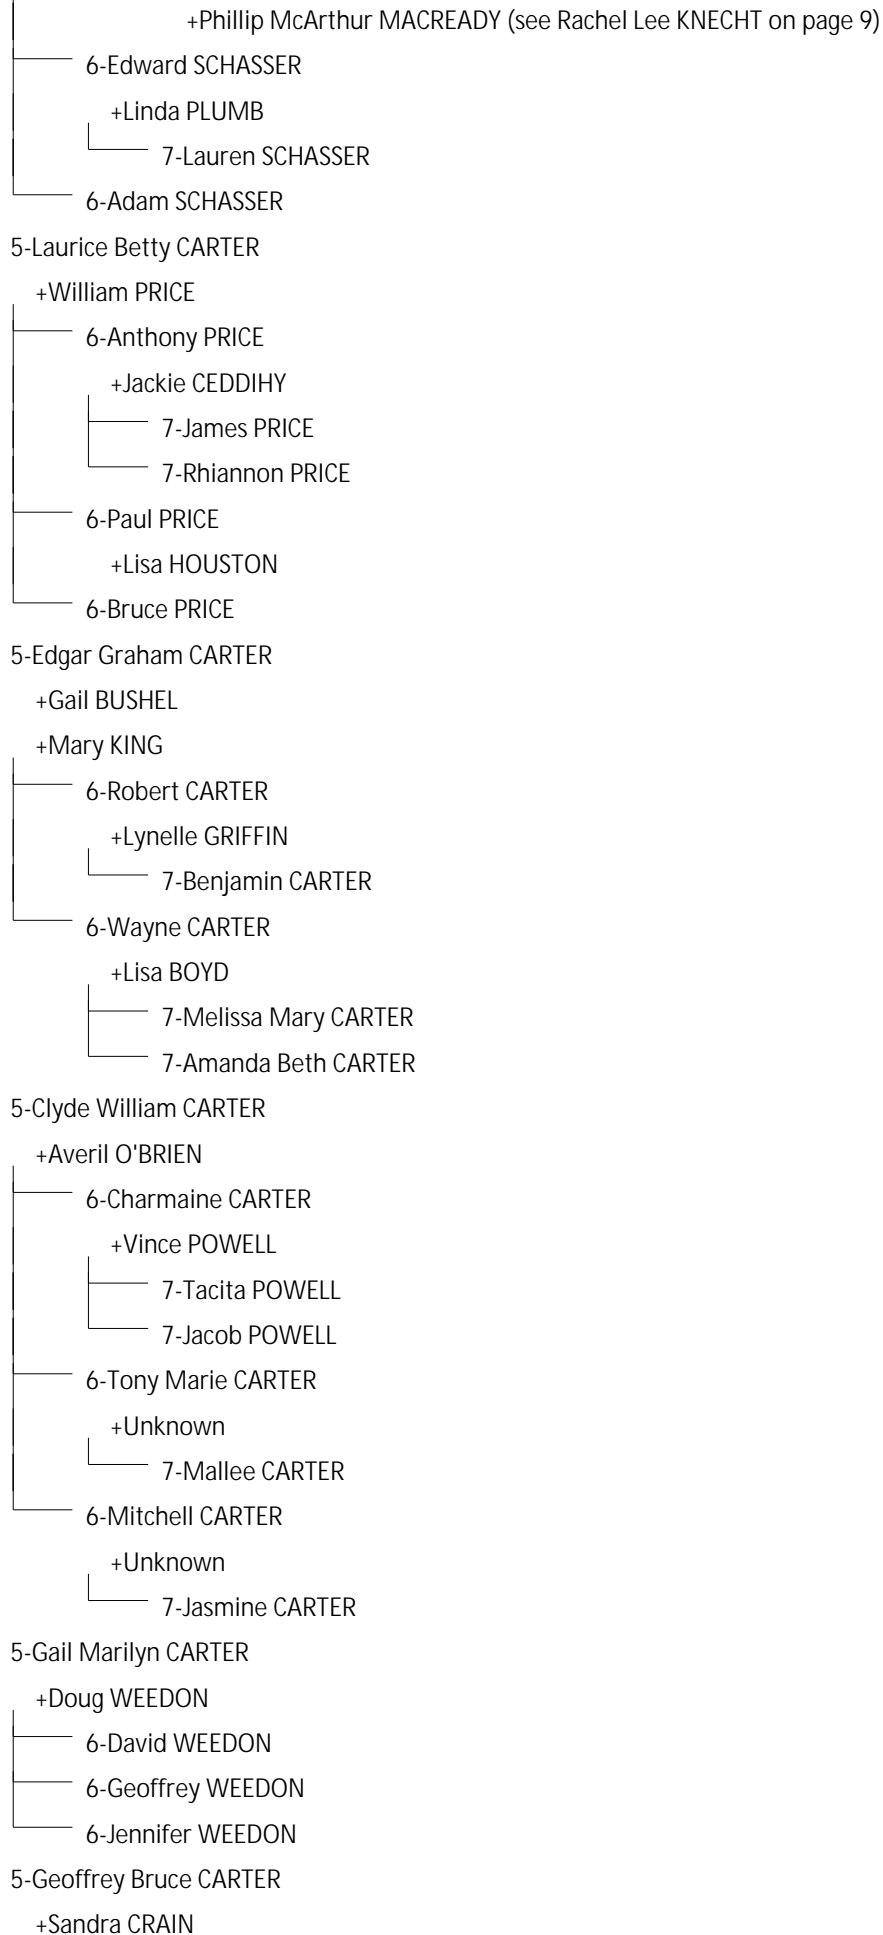

Known Descendants of John ARGUS - 21 February 2010