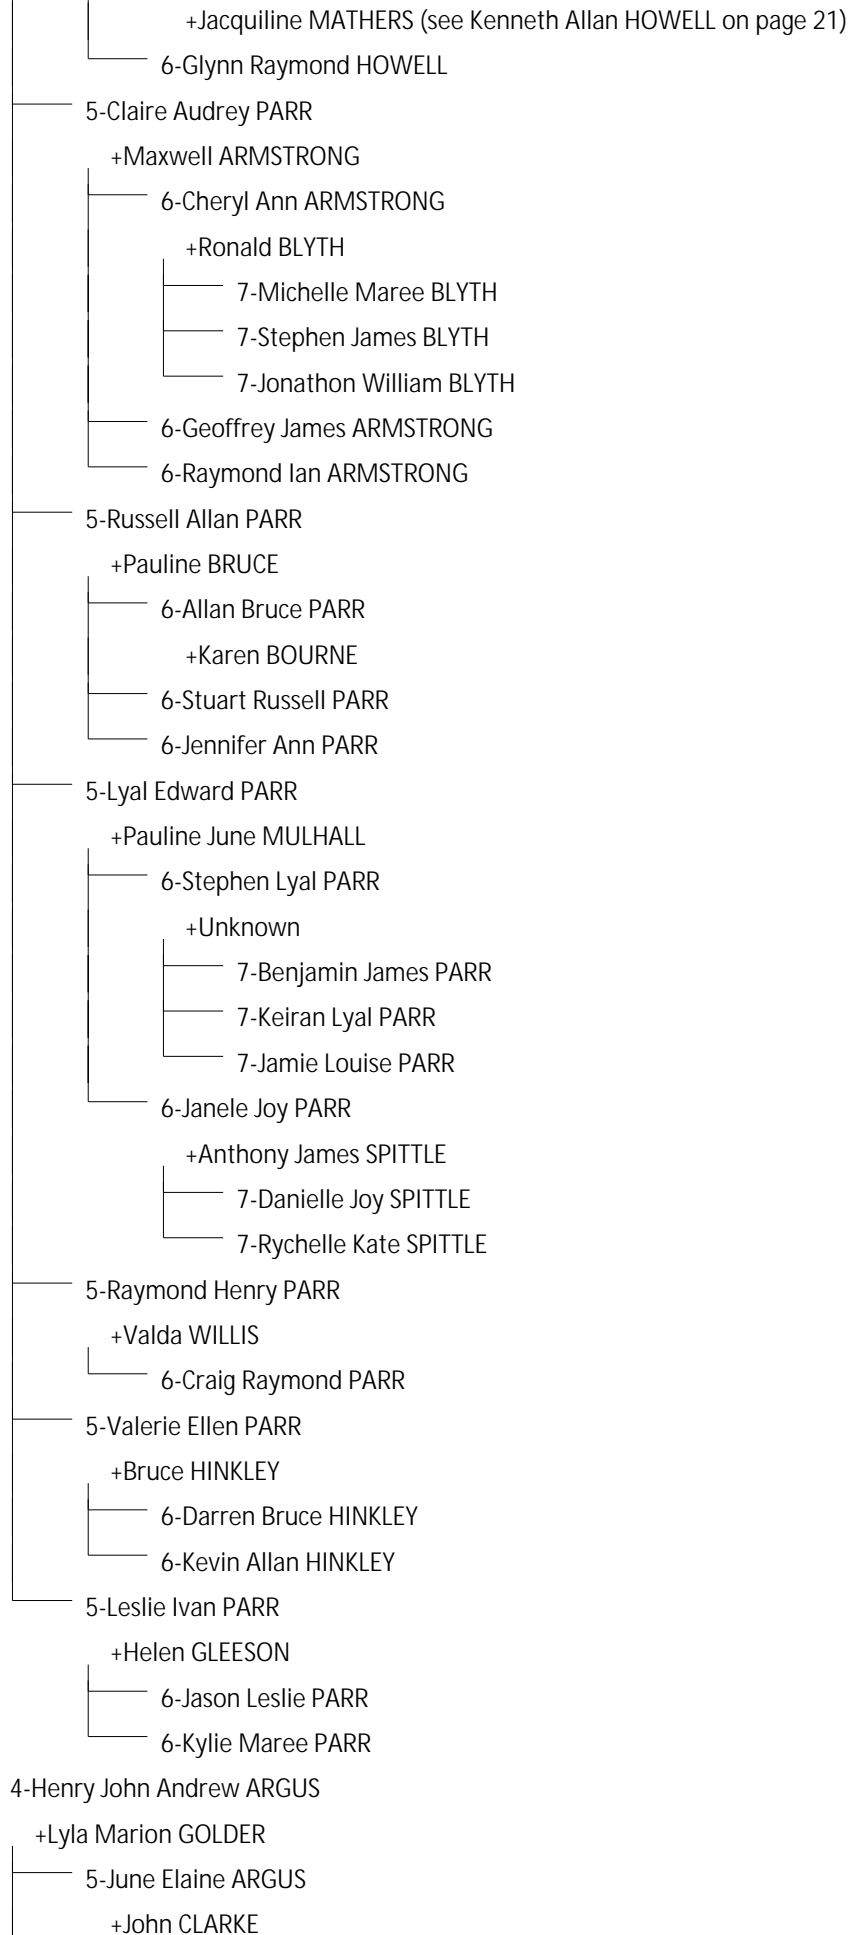

Known Descendants of John ARGUS - 21 February 2010