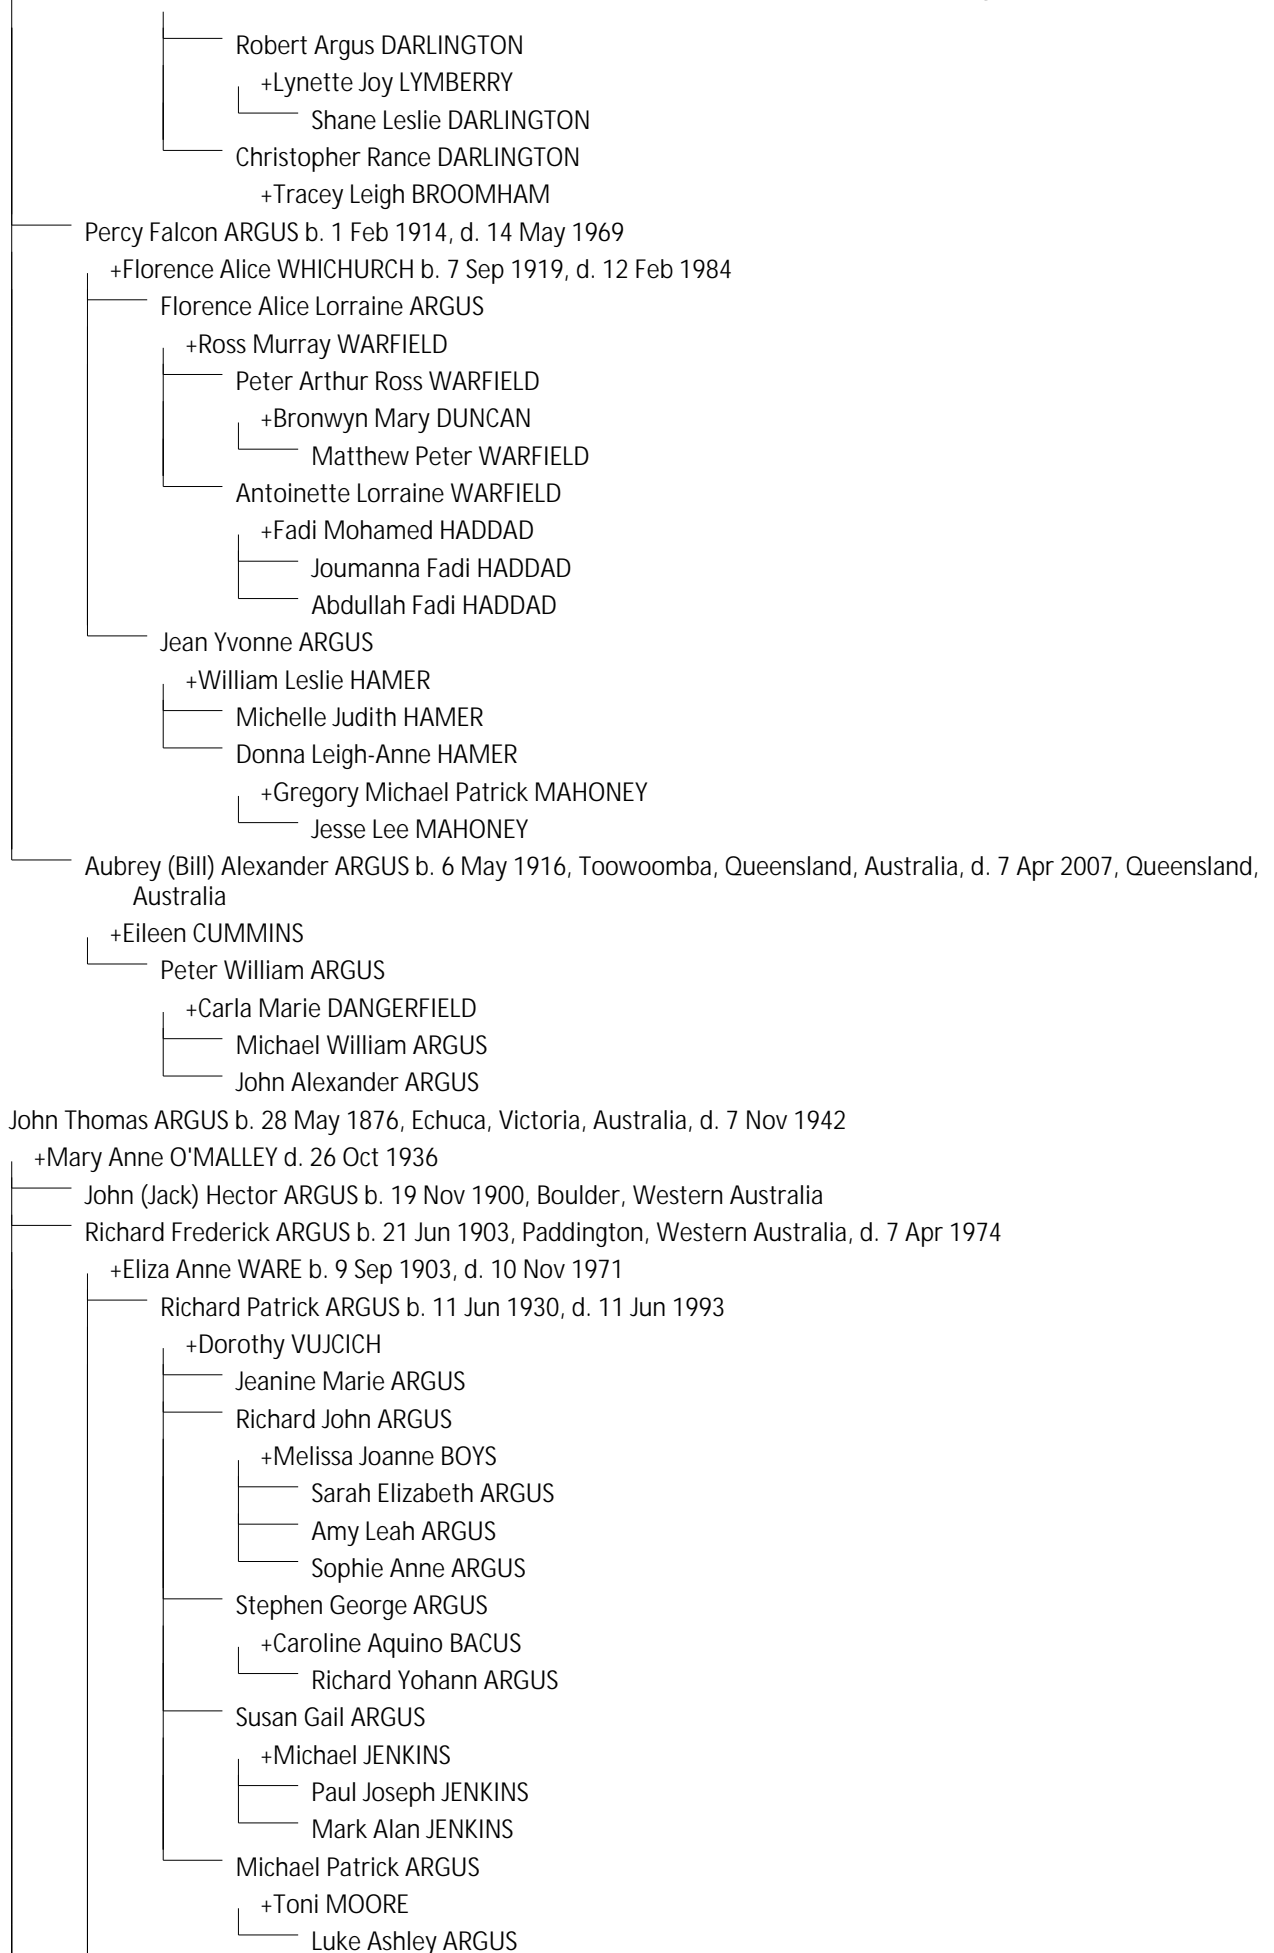

Known Descendants of John ARGUS - 05 February 2012

Known Descendants of John ARGUS - 05 February 2012

John Charles (Shaun) ARGUS b. 7 Sep 1932, d. Oct 1998, Dongara, Western Australia

+Norma BAKER

John Anthony ARGUS