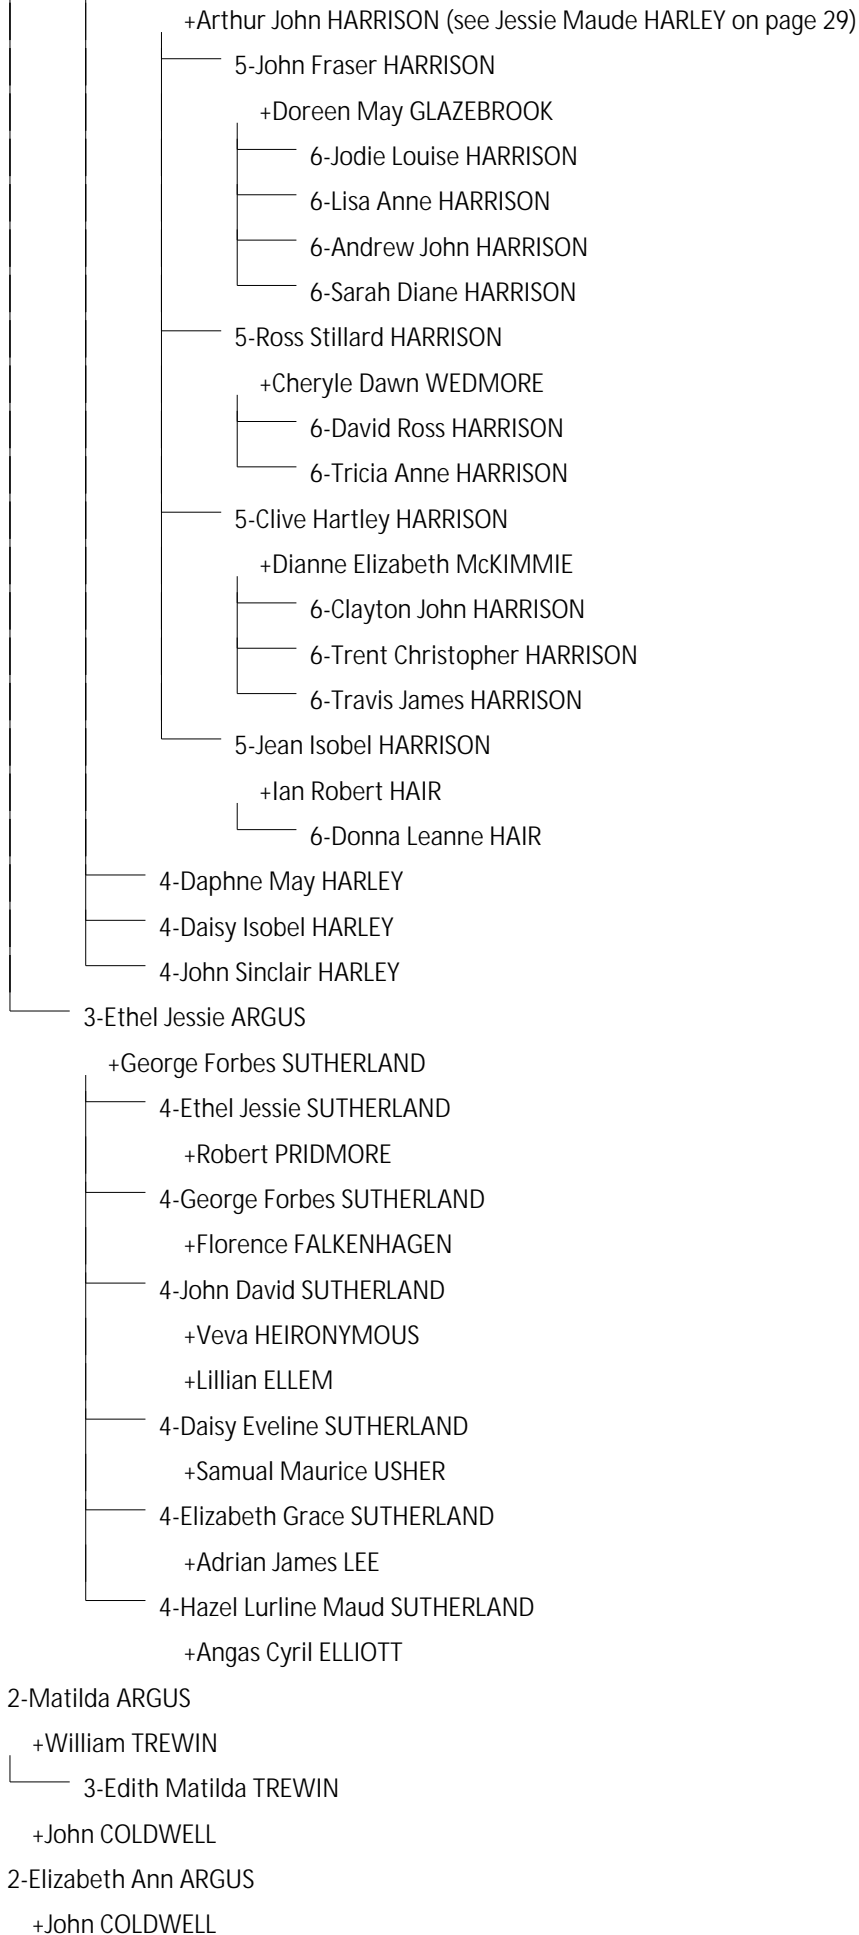

Known Descendants of John ARGUS - 21 February 2010