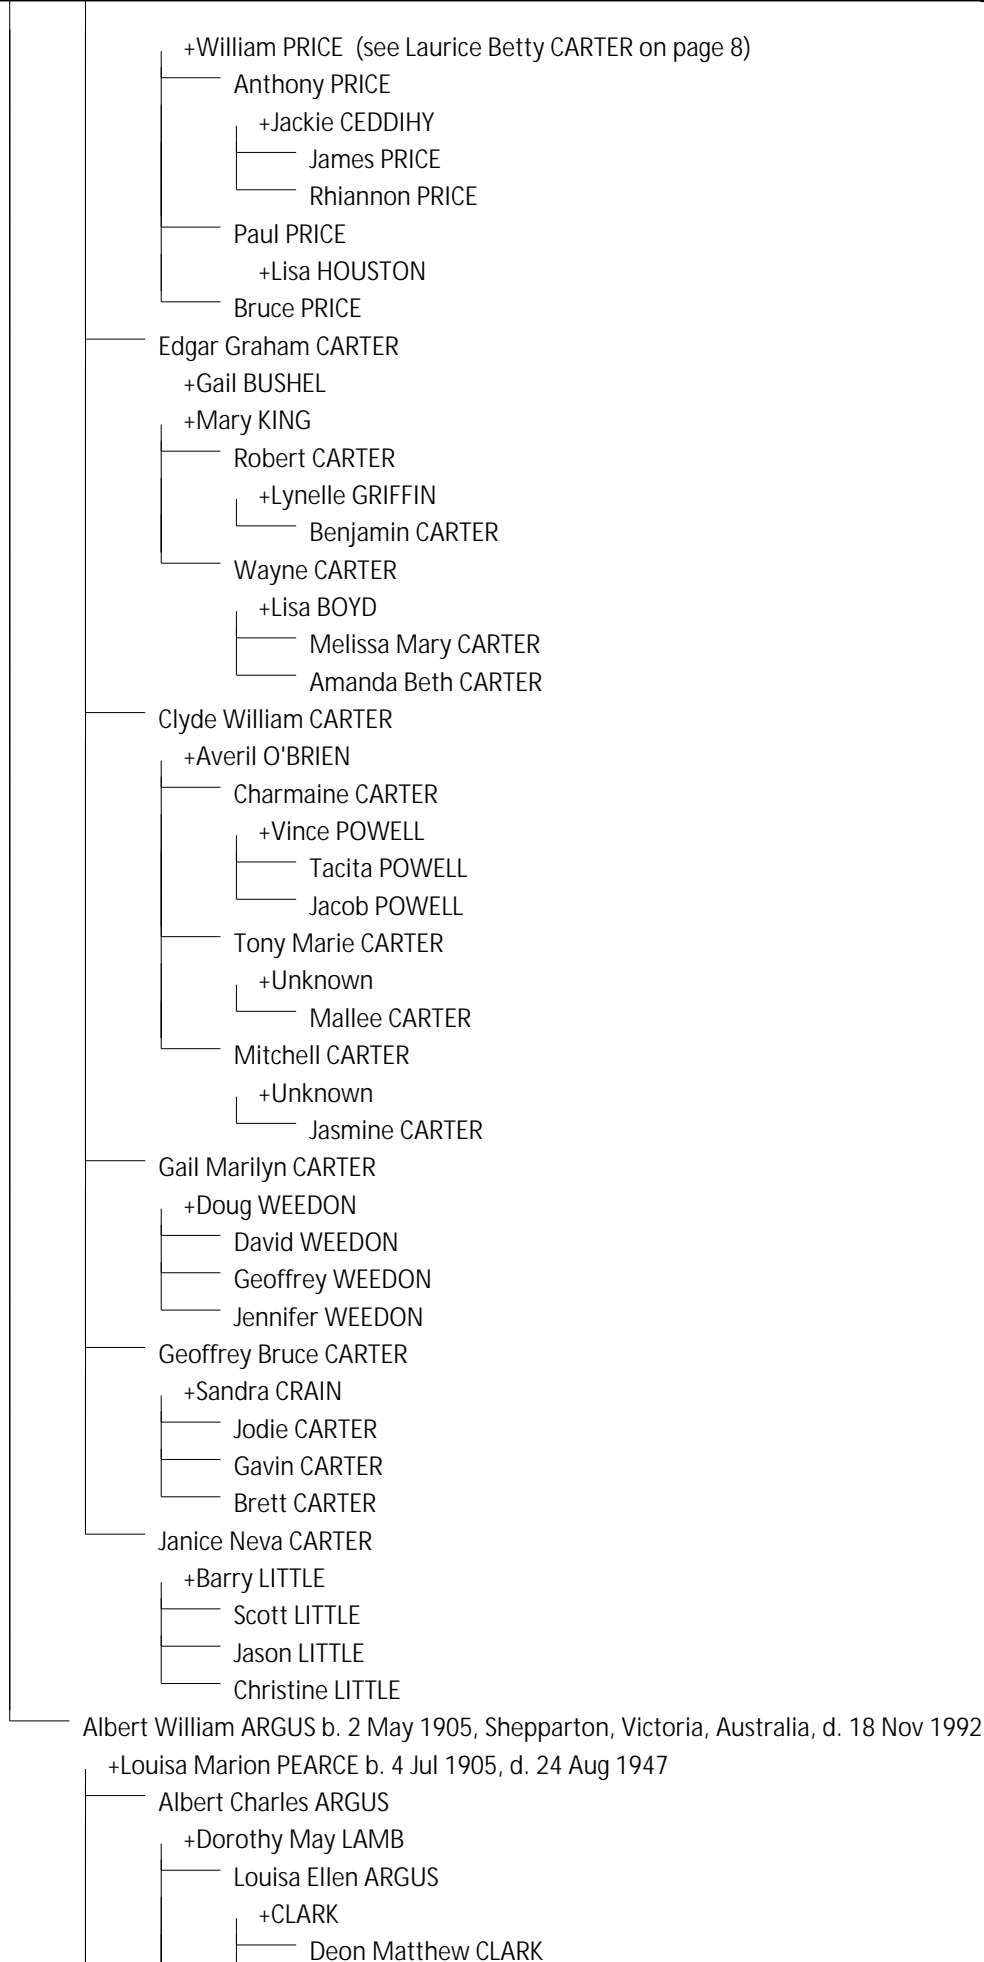

Known Descendants of John ARGUS - 05 February 2012