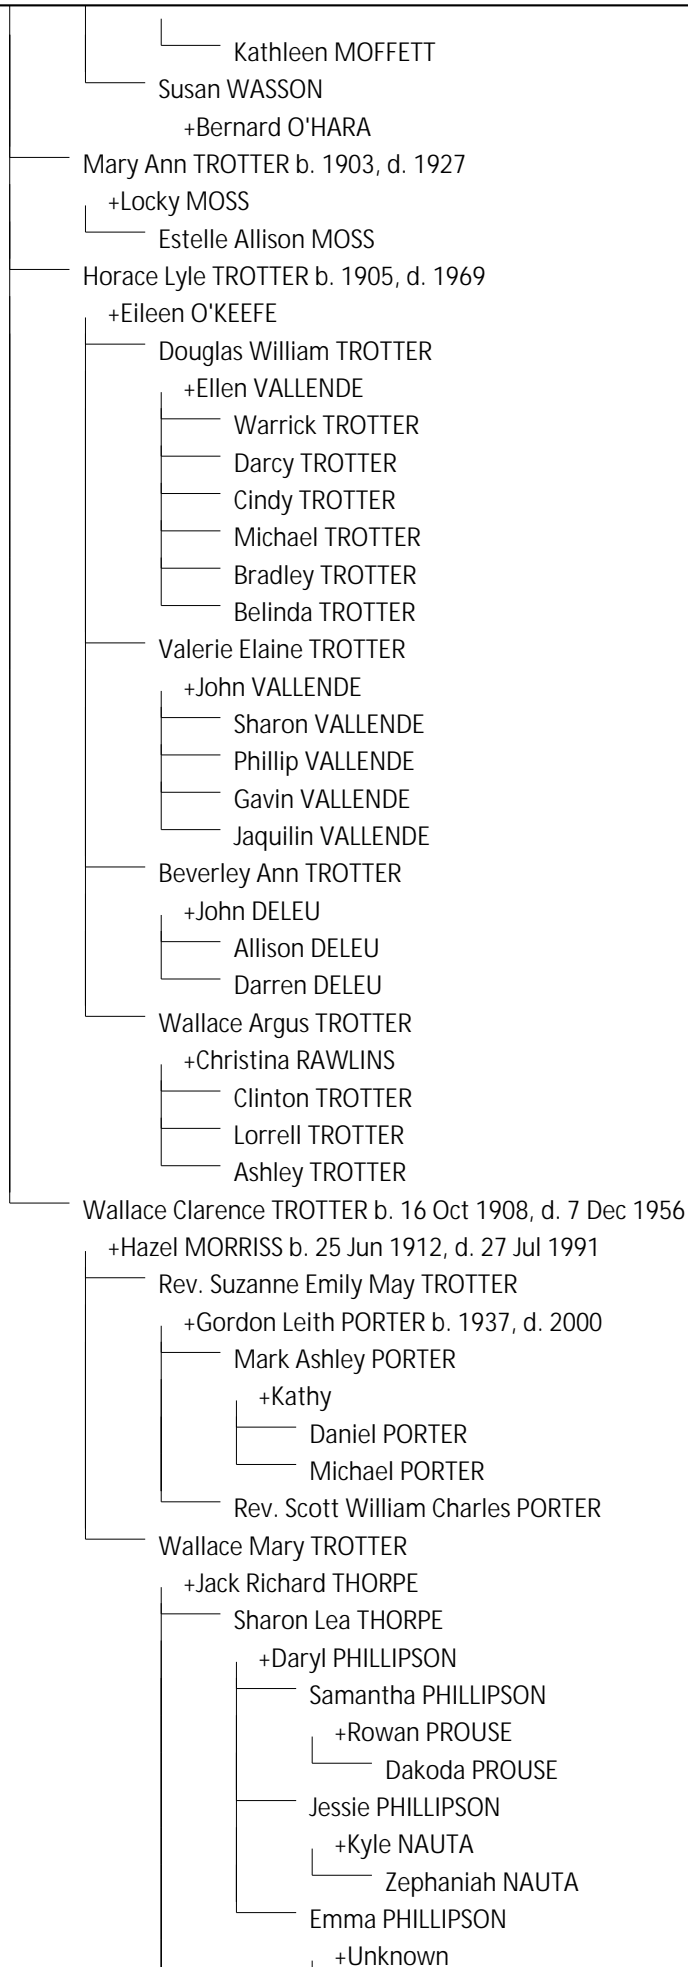

Known Descendants of John ARGUS - 05 February 2012