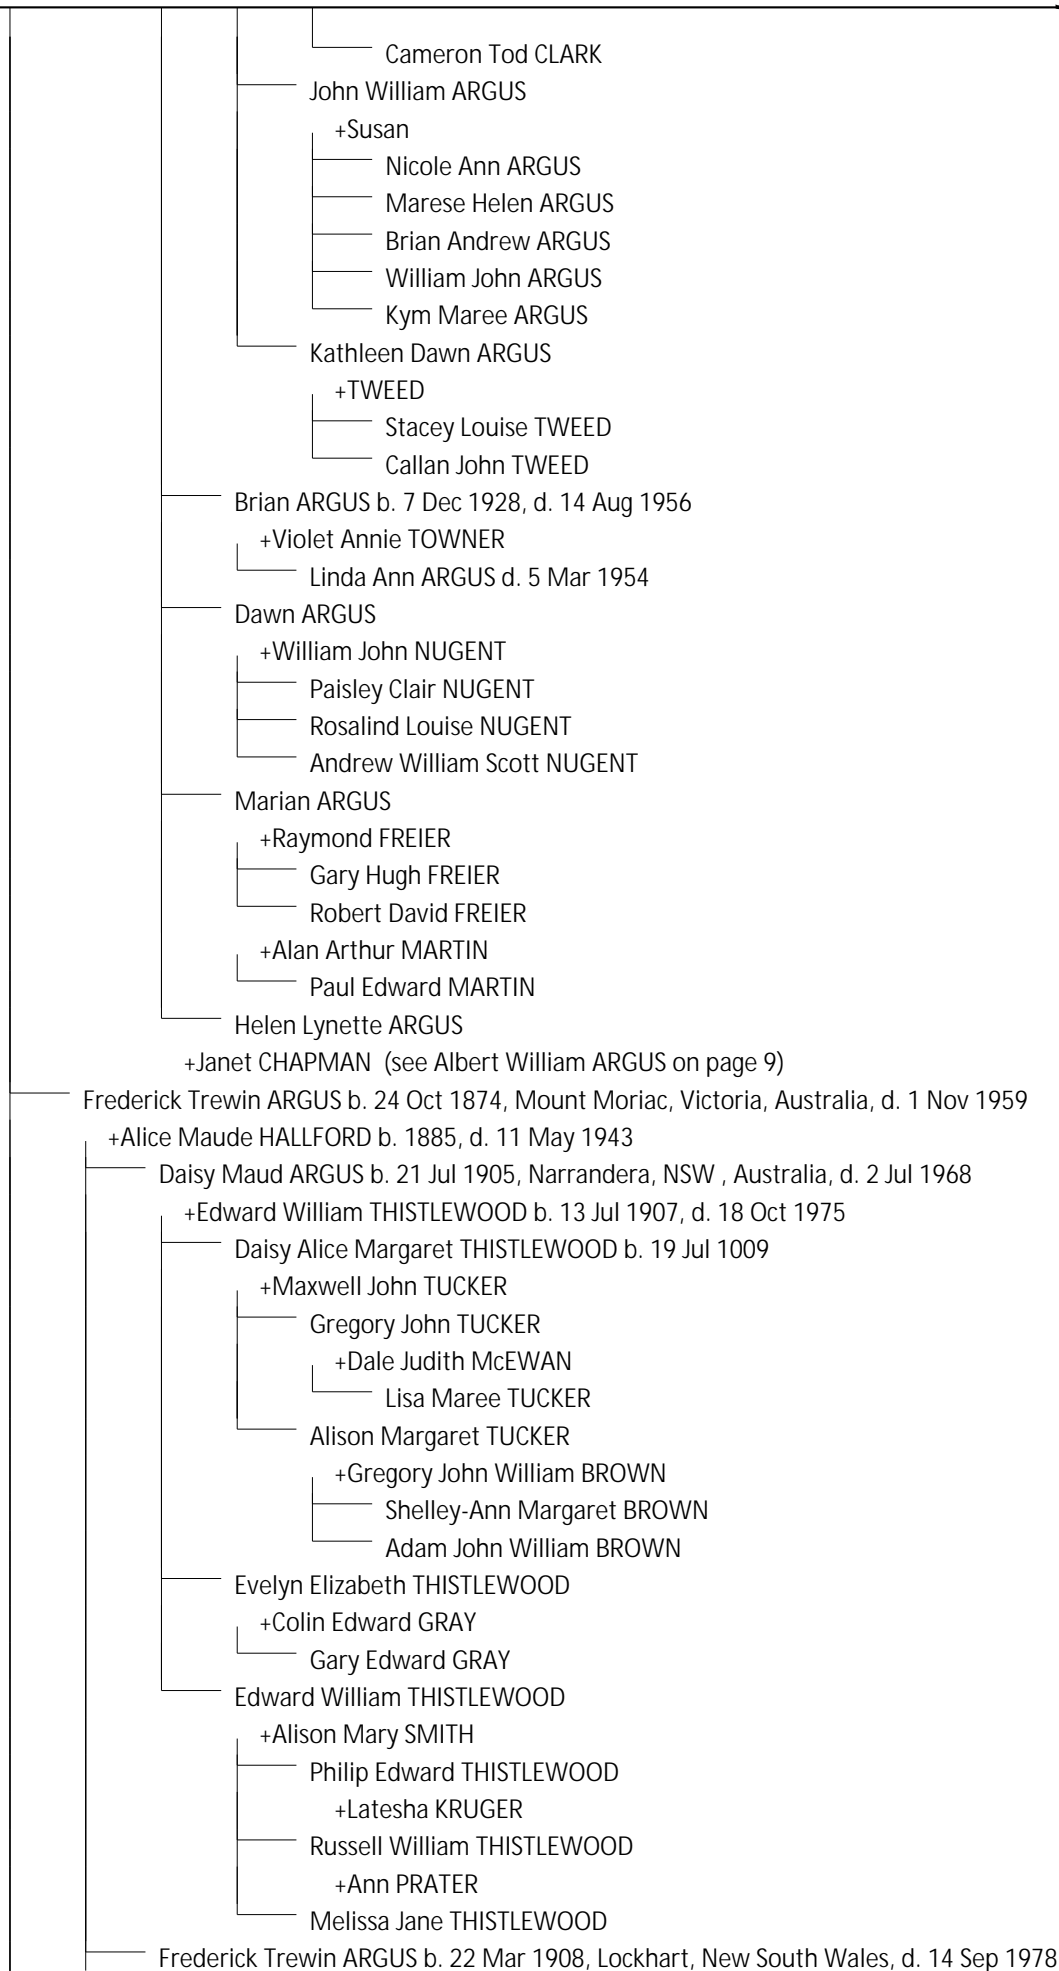

Known Descendants of John ARGUS - 05 February 2012