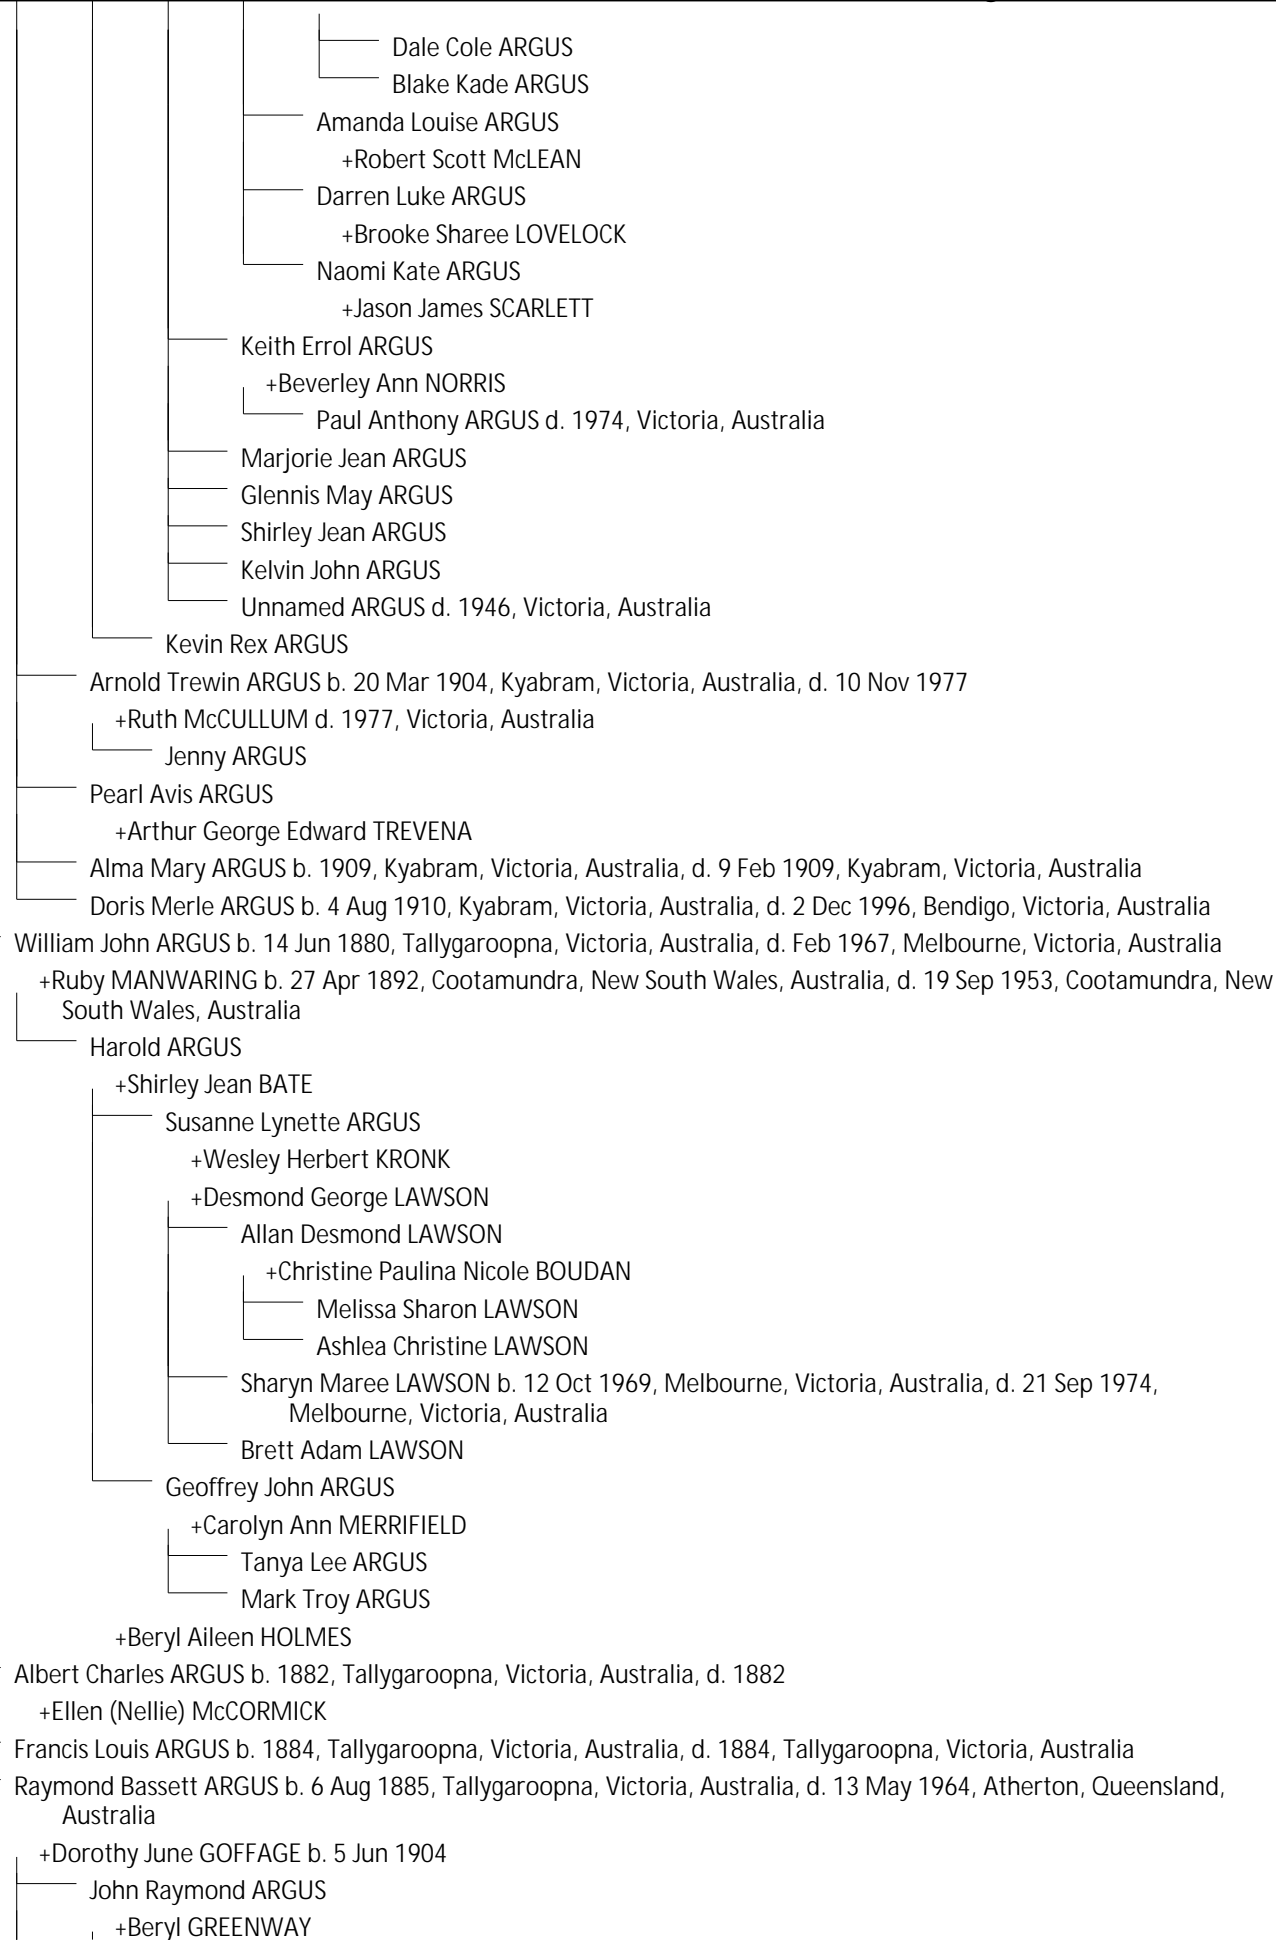

Known Descendants of John ARGUS - 05 February 2012