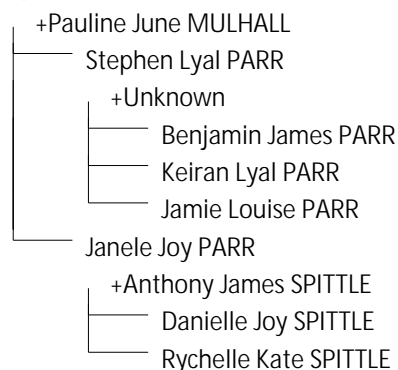

+Matilda Elaine (Cissy) MATHEWS b. 6 May 1890

Dorothy Alice ARGUS

+Allan Edward PARR b. 1901, d. 11 Apr 1965

Claire Audrey PARR

Russell Allan PARR

Lyal Edward PARR

Raymond Henry PARR

+Valda WILLIS