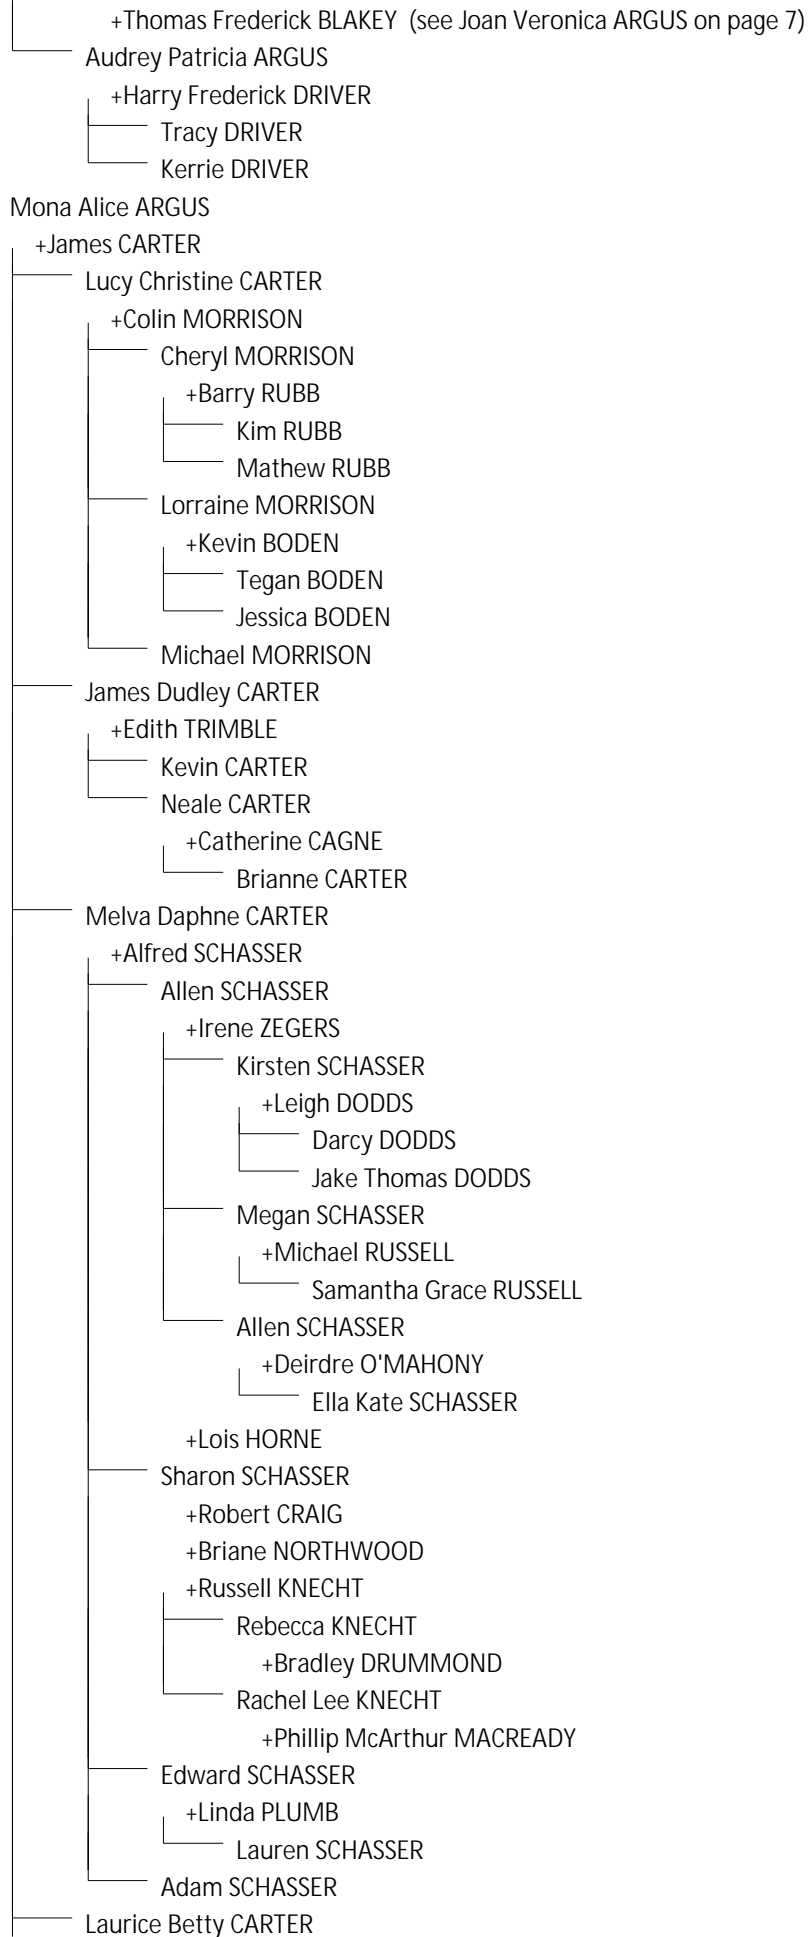

Known Descendants of John ARGUS - 05 February 2012