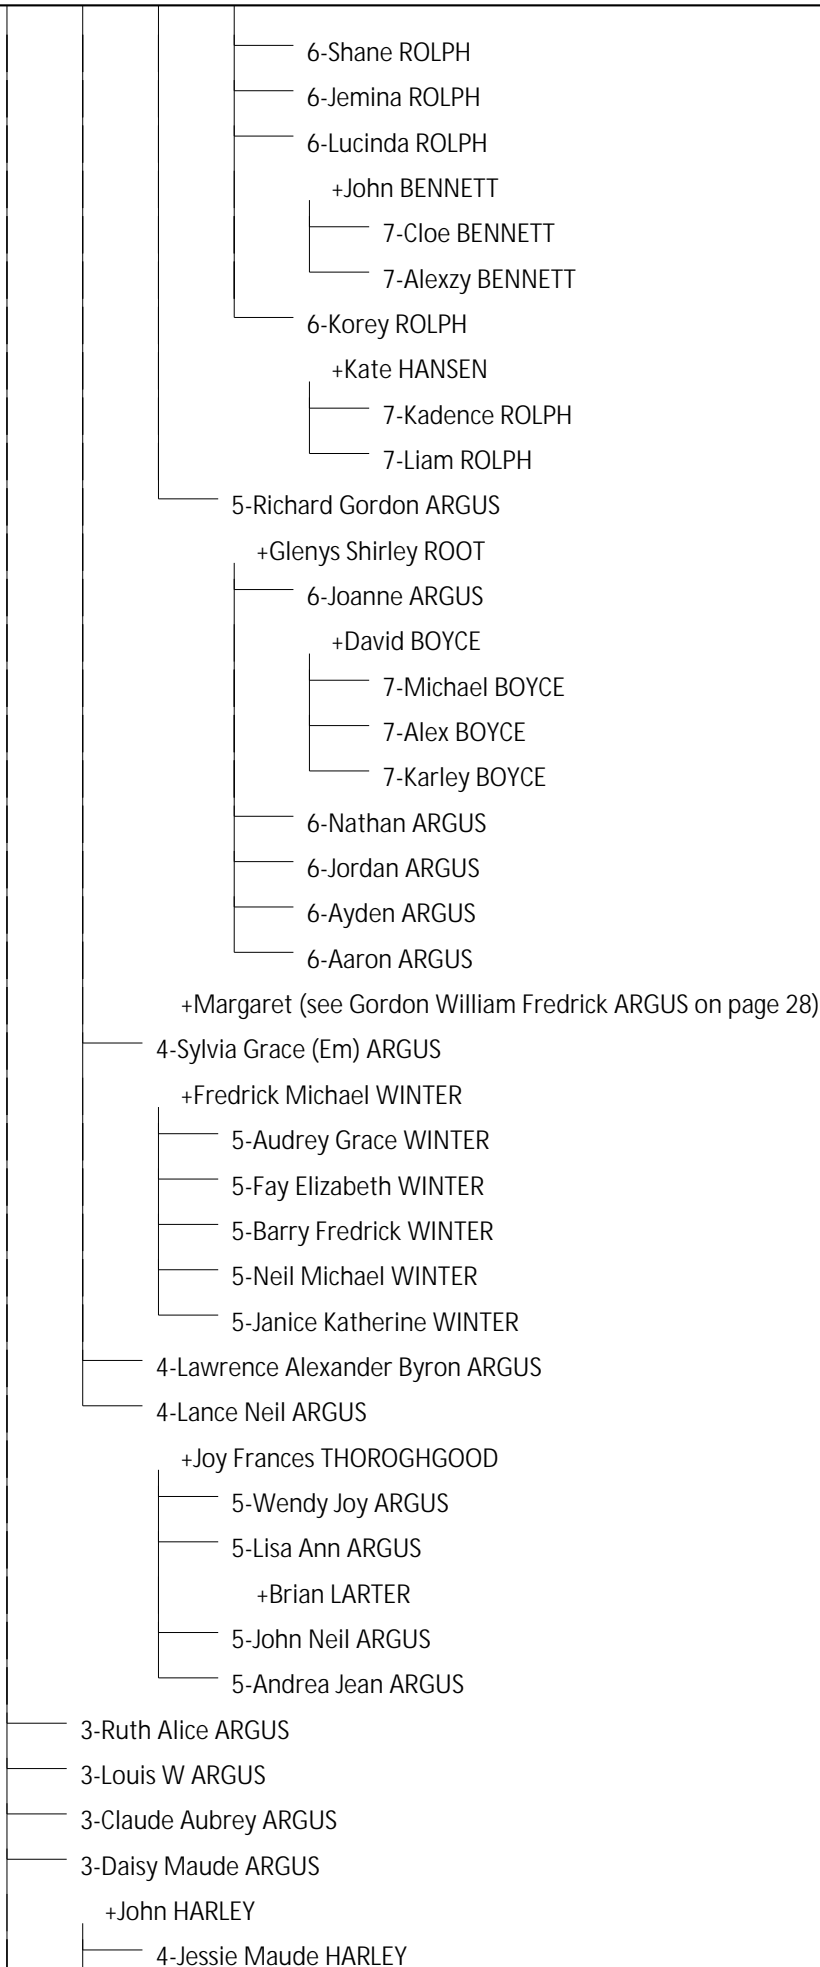

Known Descendants of John ARGUS - 21 February 2010