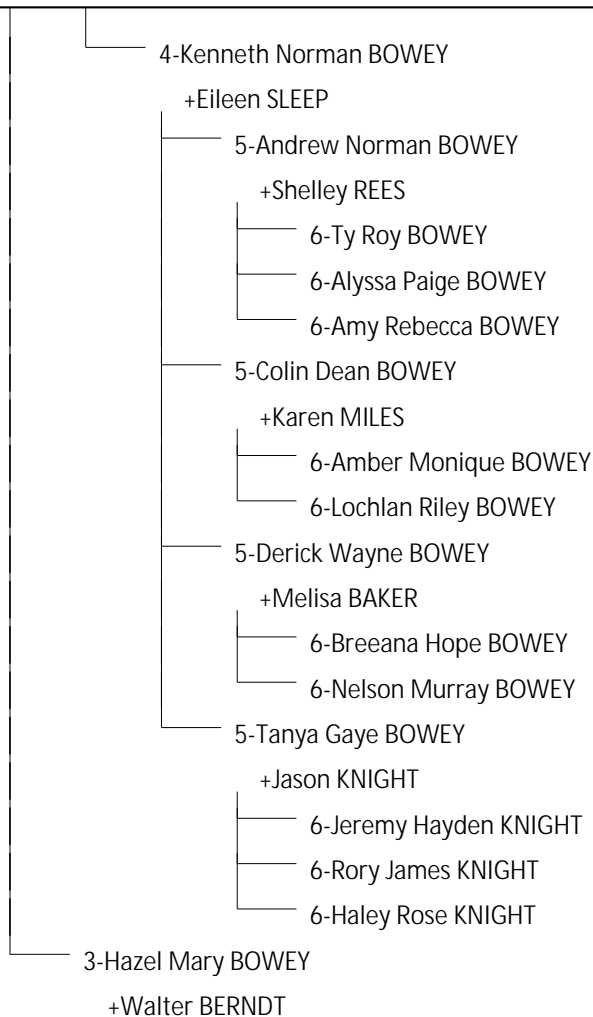

Known Descendants of John ARGUS - 21 February 2010